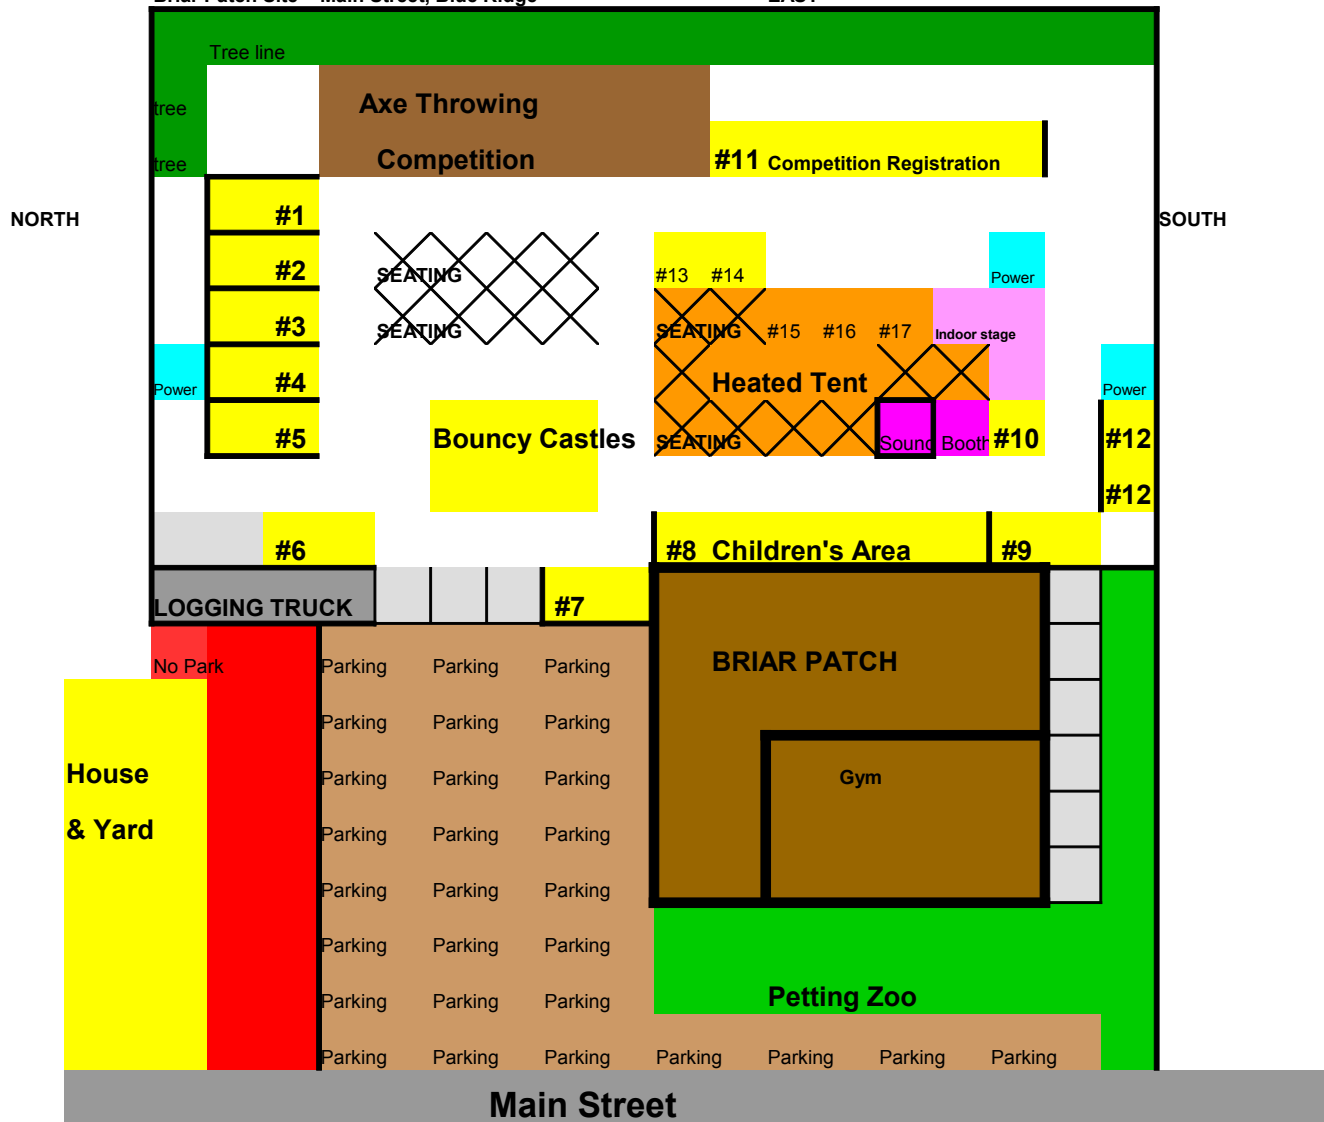

Logging Days 2016

Briar Patch Site – Main Street, Blue Ridge

EAST

Ratio : 1 block = 10' x 10'

- | | | | |
|---------|---------------------------------------|-----------------------------|----------------------------------|
| Outdoor | 1 Open | 7 Food Vendor – Mini Donuts | 13 Vendor – Popcorn & Things |
| | 2 Food Vendor – Juicy Sausage | 8 Bouncy Castles | 14 Vendor – Popcorn & Things |
| | 3 Mystic Wild Craft – Chainsaw Carver | 9 Sparkle Tattoo | 15 Elegantly Craft – Wood Carver |
| | 4 Wicked Willow Beds By Beau | 10 Heaters | 16 Vendor – Italian Ice |
| | 5 Chainsaw Carver | 11 Competition Registration | 17 Vendor – Leggings Store |
| | 6 Food Vendor – Penny's BBQ Pit | 12 Bathrooms | |